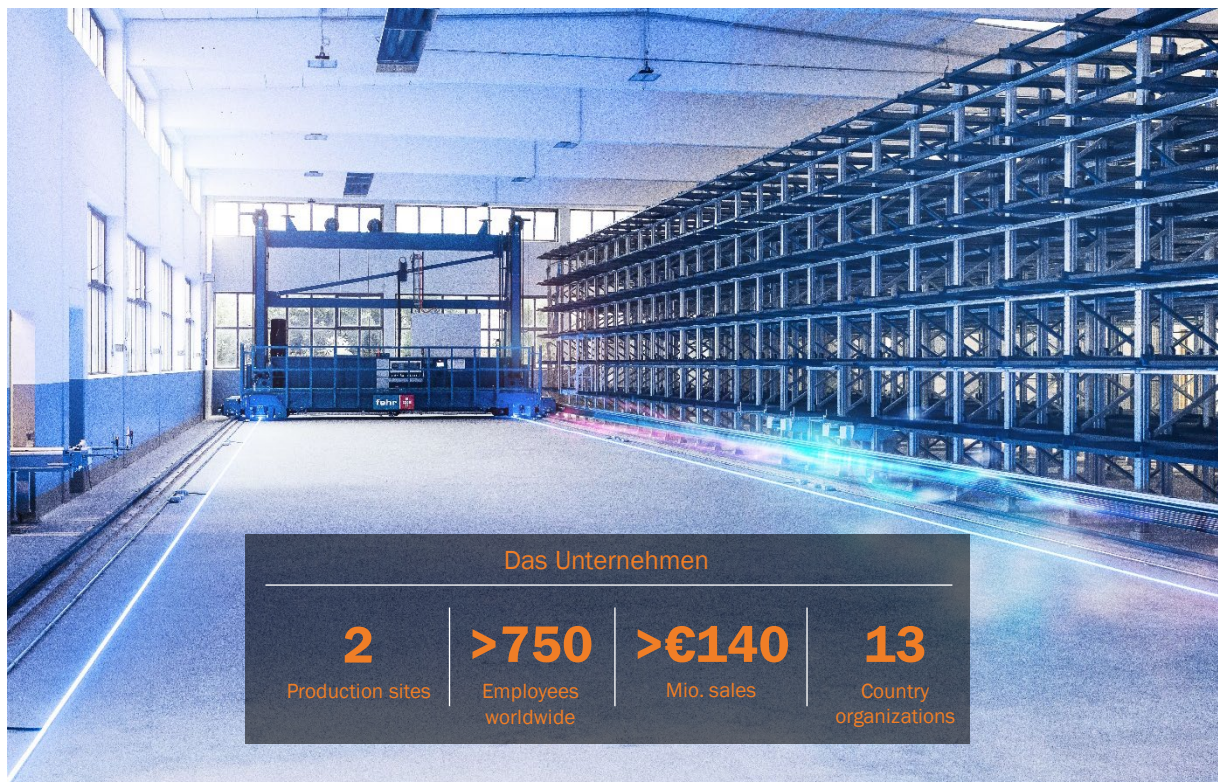

2. Key figures

The VAHLE Group supplies individual power and data transmission systems for mobile industrial applications in a wide range of application areas.

The VAHLE Group generates sales of just under 140 million euros worldwide. Of the more than 750 employees, about 550 work at the German locations in Kamen and Dortmund and in 12 national sales offices.

Facts and figures

Country organizations   Brazil | China | Denmark | France | Italy | Netherlands | Austria | Portugal
Singapore | Spain | USA | United Arab Emirates

Production sites   Deutschland

Innovation center   Austria

VAHLE partner locations worldwide   Algeria, Argentina, Australia, Belgium, Bulgaria, Canada, Colombia, Costa Rica, Czech Republic, Denmark, Egypt, Finland, Hong Kong, Hungary, India, Indonesia, Israel, Japan, Jordan, Kenya, Malaysia, Mexico, Norway, Panama, Philippines, Poland, Romania, Serbia, Slovakia, Slovenia, South Africa, South Korea, Sweden, Switzerland, Taiwan, Thailand, Turkey, United Kingdom, Vietnam